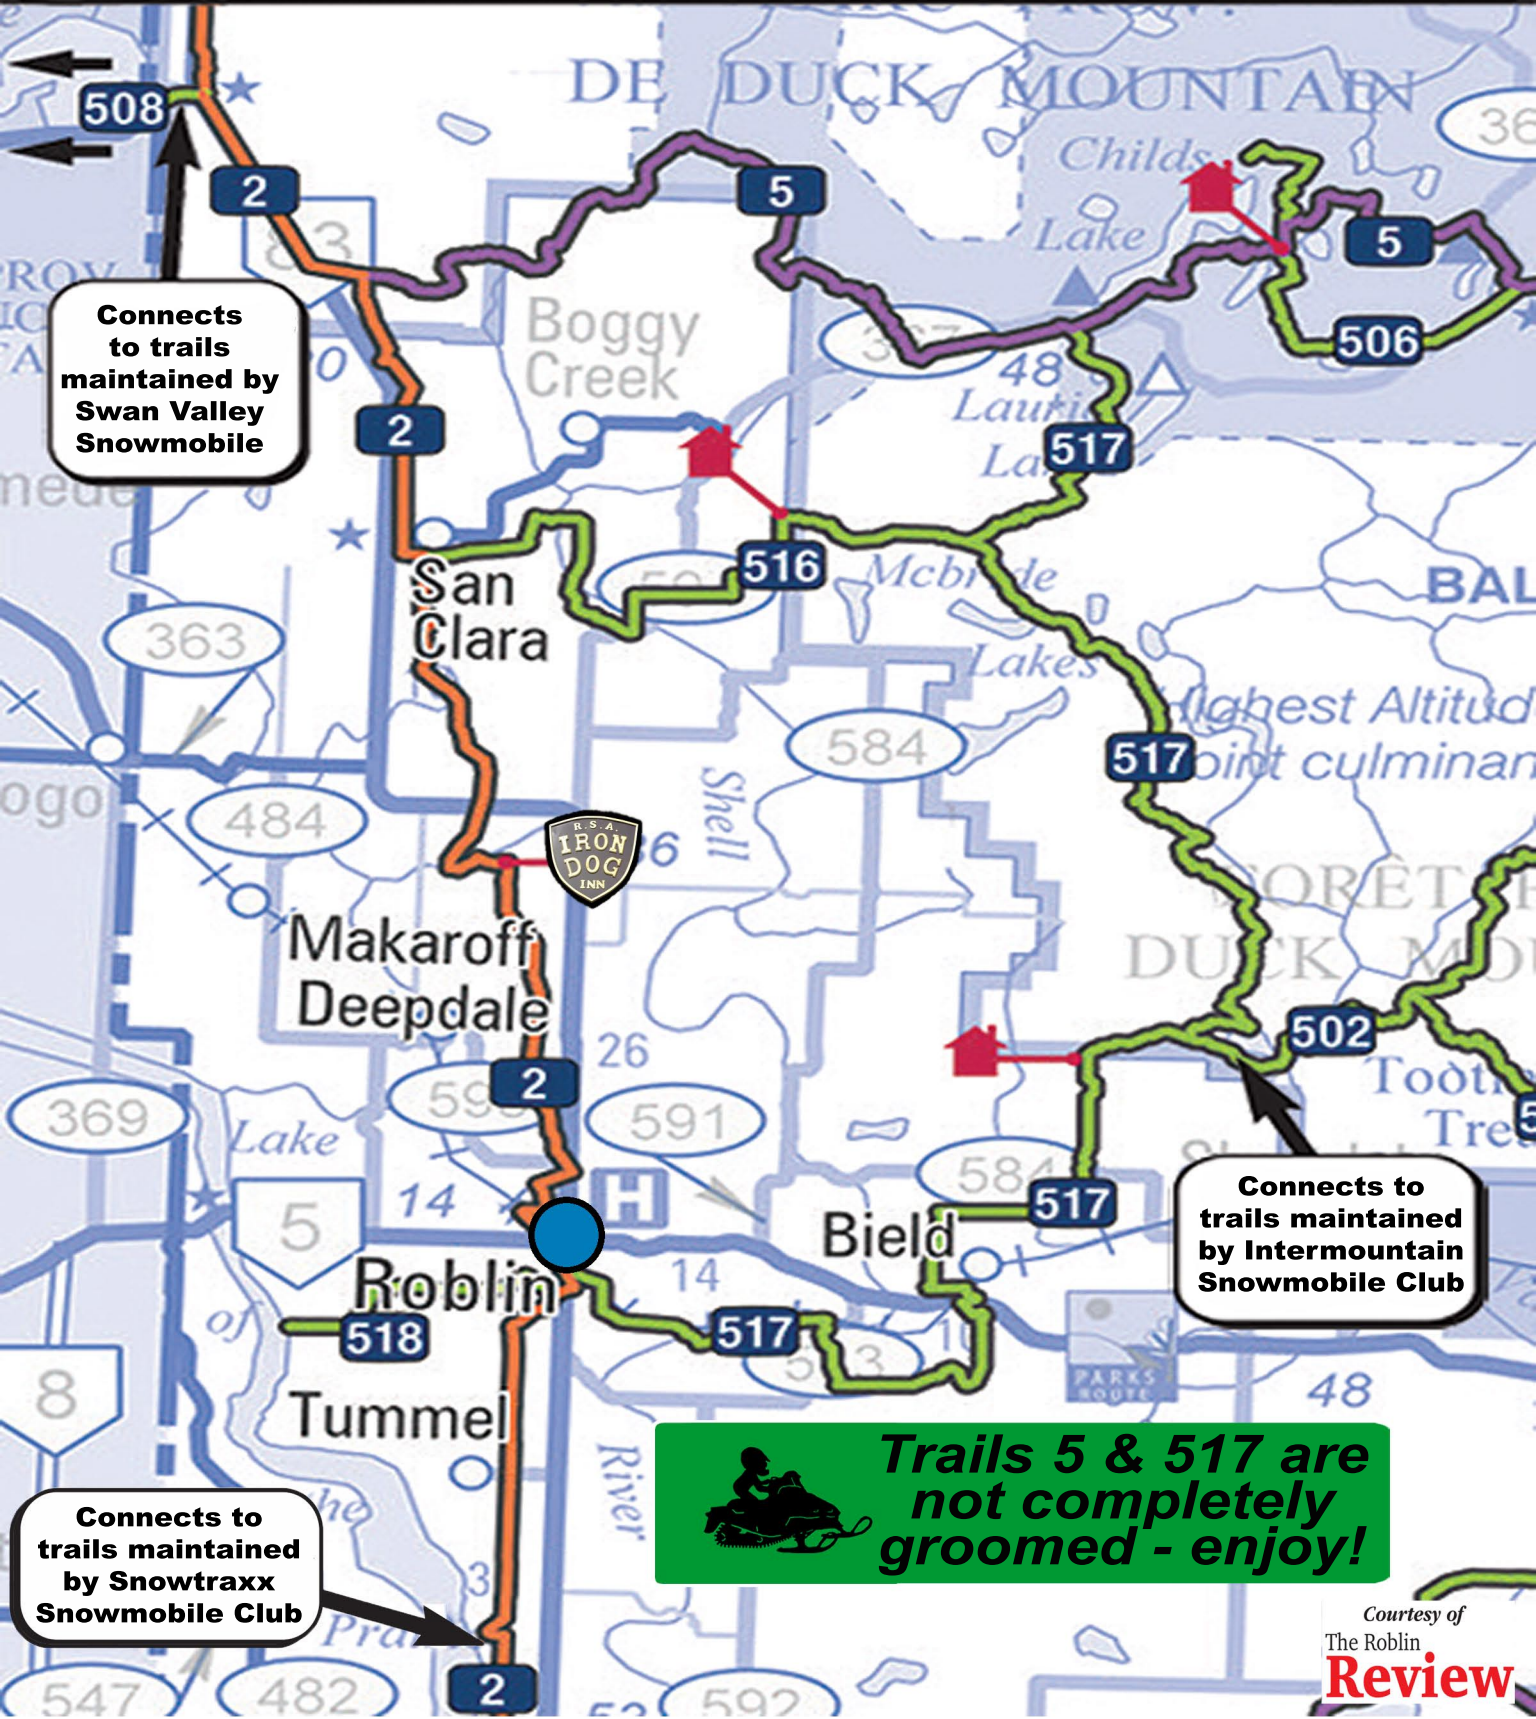

CALL FOR CONDITIONS 204-937-3194

Trails Maintained By Roblin Snowmobile Assoc.

Connects to trails maintained by Swan Valley Snowmobile

Connects to trails maintained by Intermountain Snowmobile Club

Connects to trails maintained by Snowtraxx Snowmobile Club

 Trails 5 & 517 are not completely groomed - enjoy!