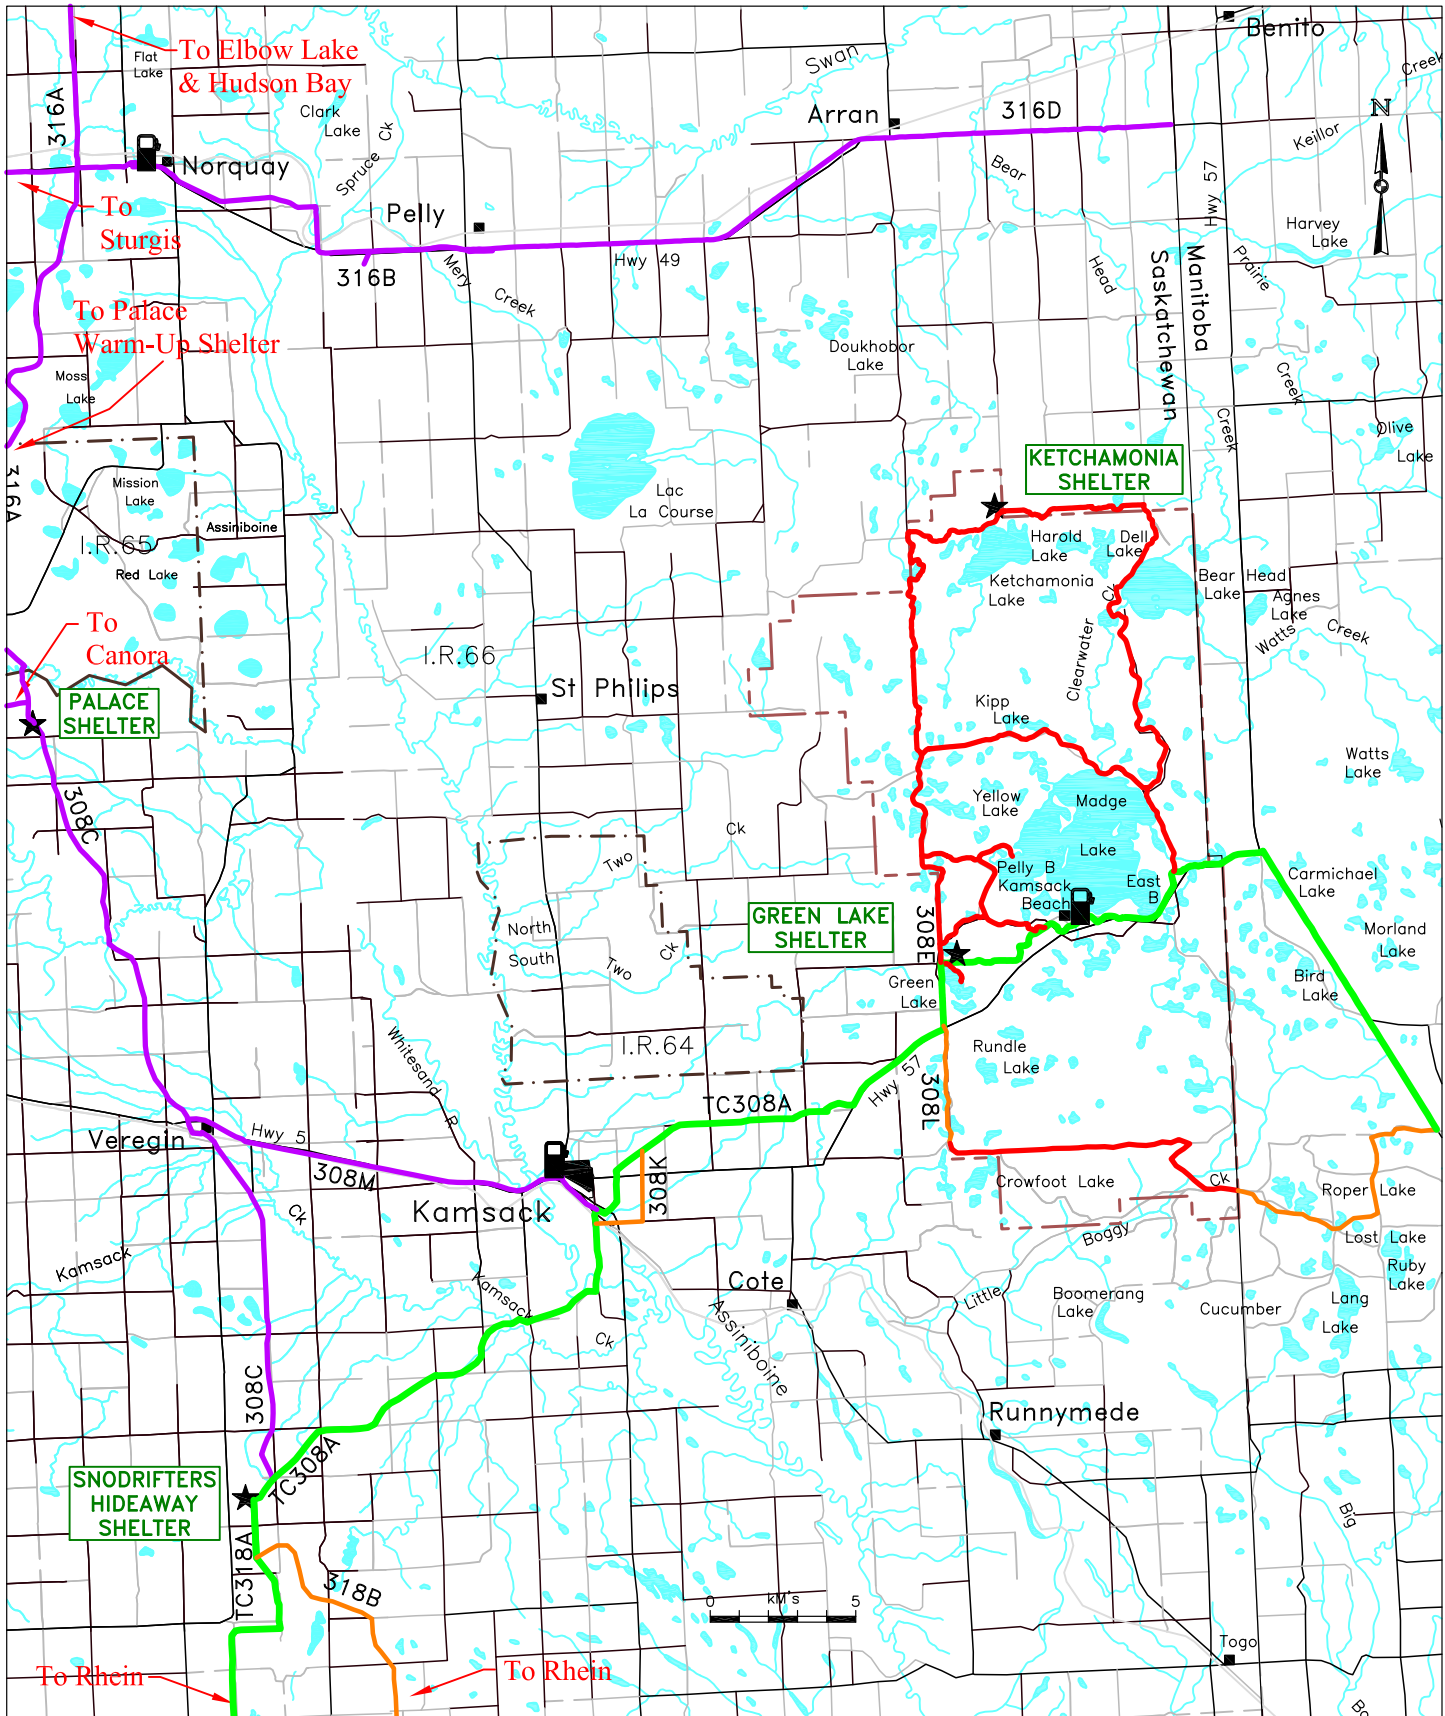

Kamsack Snow Drifters

Club #308

Latest Update Mar 26/2012

Latest Print Nov 20/2012

PARTIAL GPS'd ALL TRAILS (EXCLUDING PARK TRAILS) on Feb 24/2006

Basemap data is copyright of ISC / Information Services Corp. and provided under License to Saskatchewan Snowmobile Association. The Snowmobile Trail Information provided on the S.S.A. maps may have changes that have occurred after printing. Please check with local authorities prior to accessing trails.

Trail Types:

- Trans Canadian — Secondary —
- Primary — Park Trails —

Legend:

- Fuel Site
- Warm-up Shelter ★