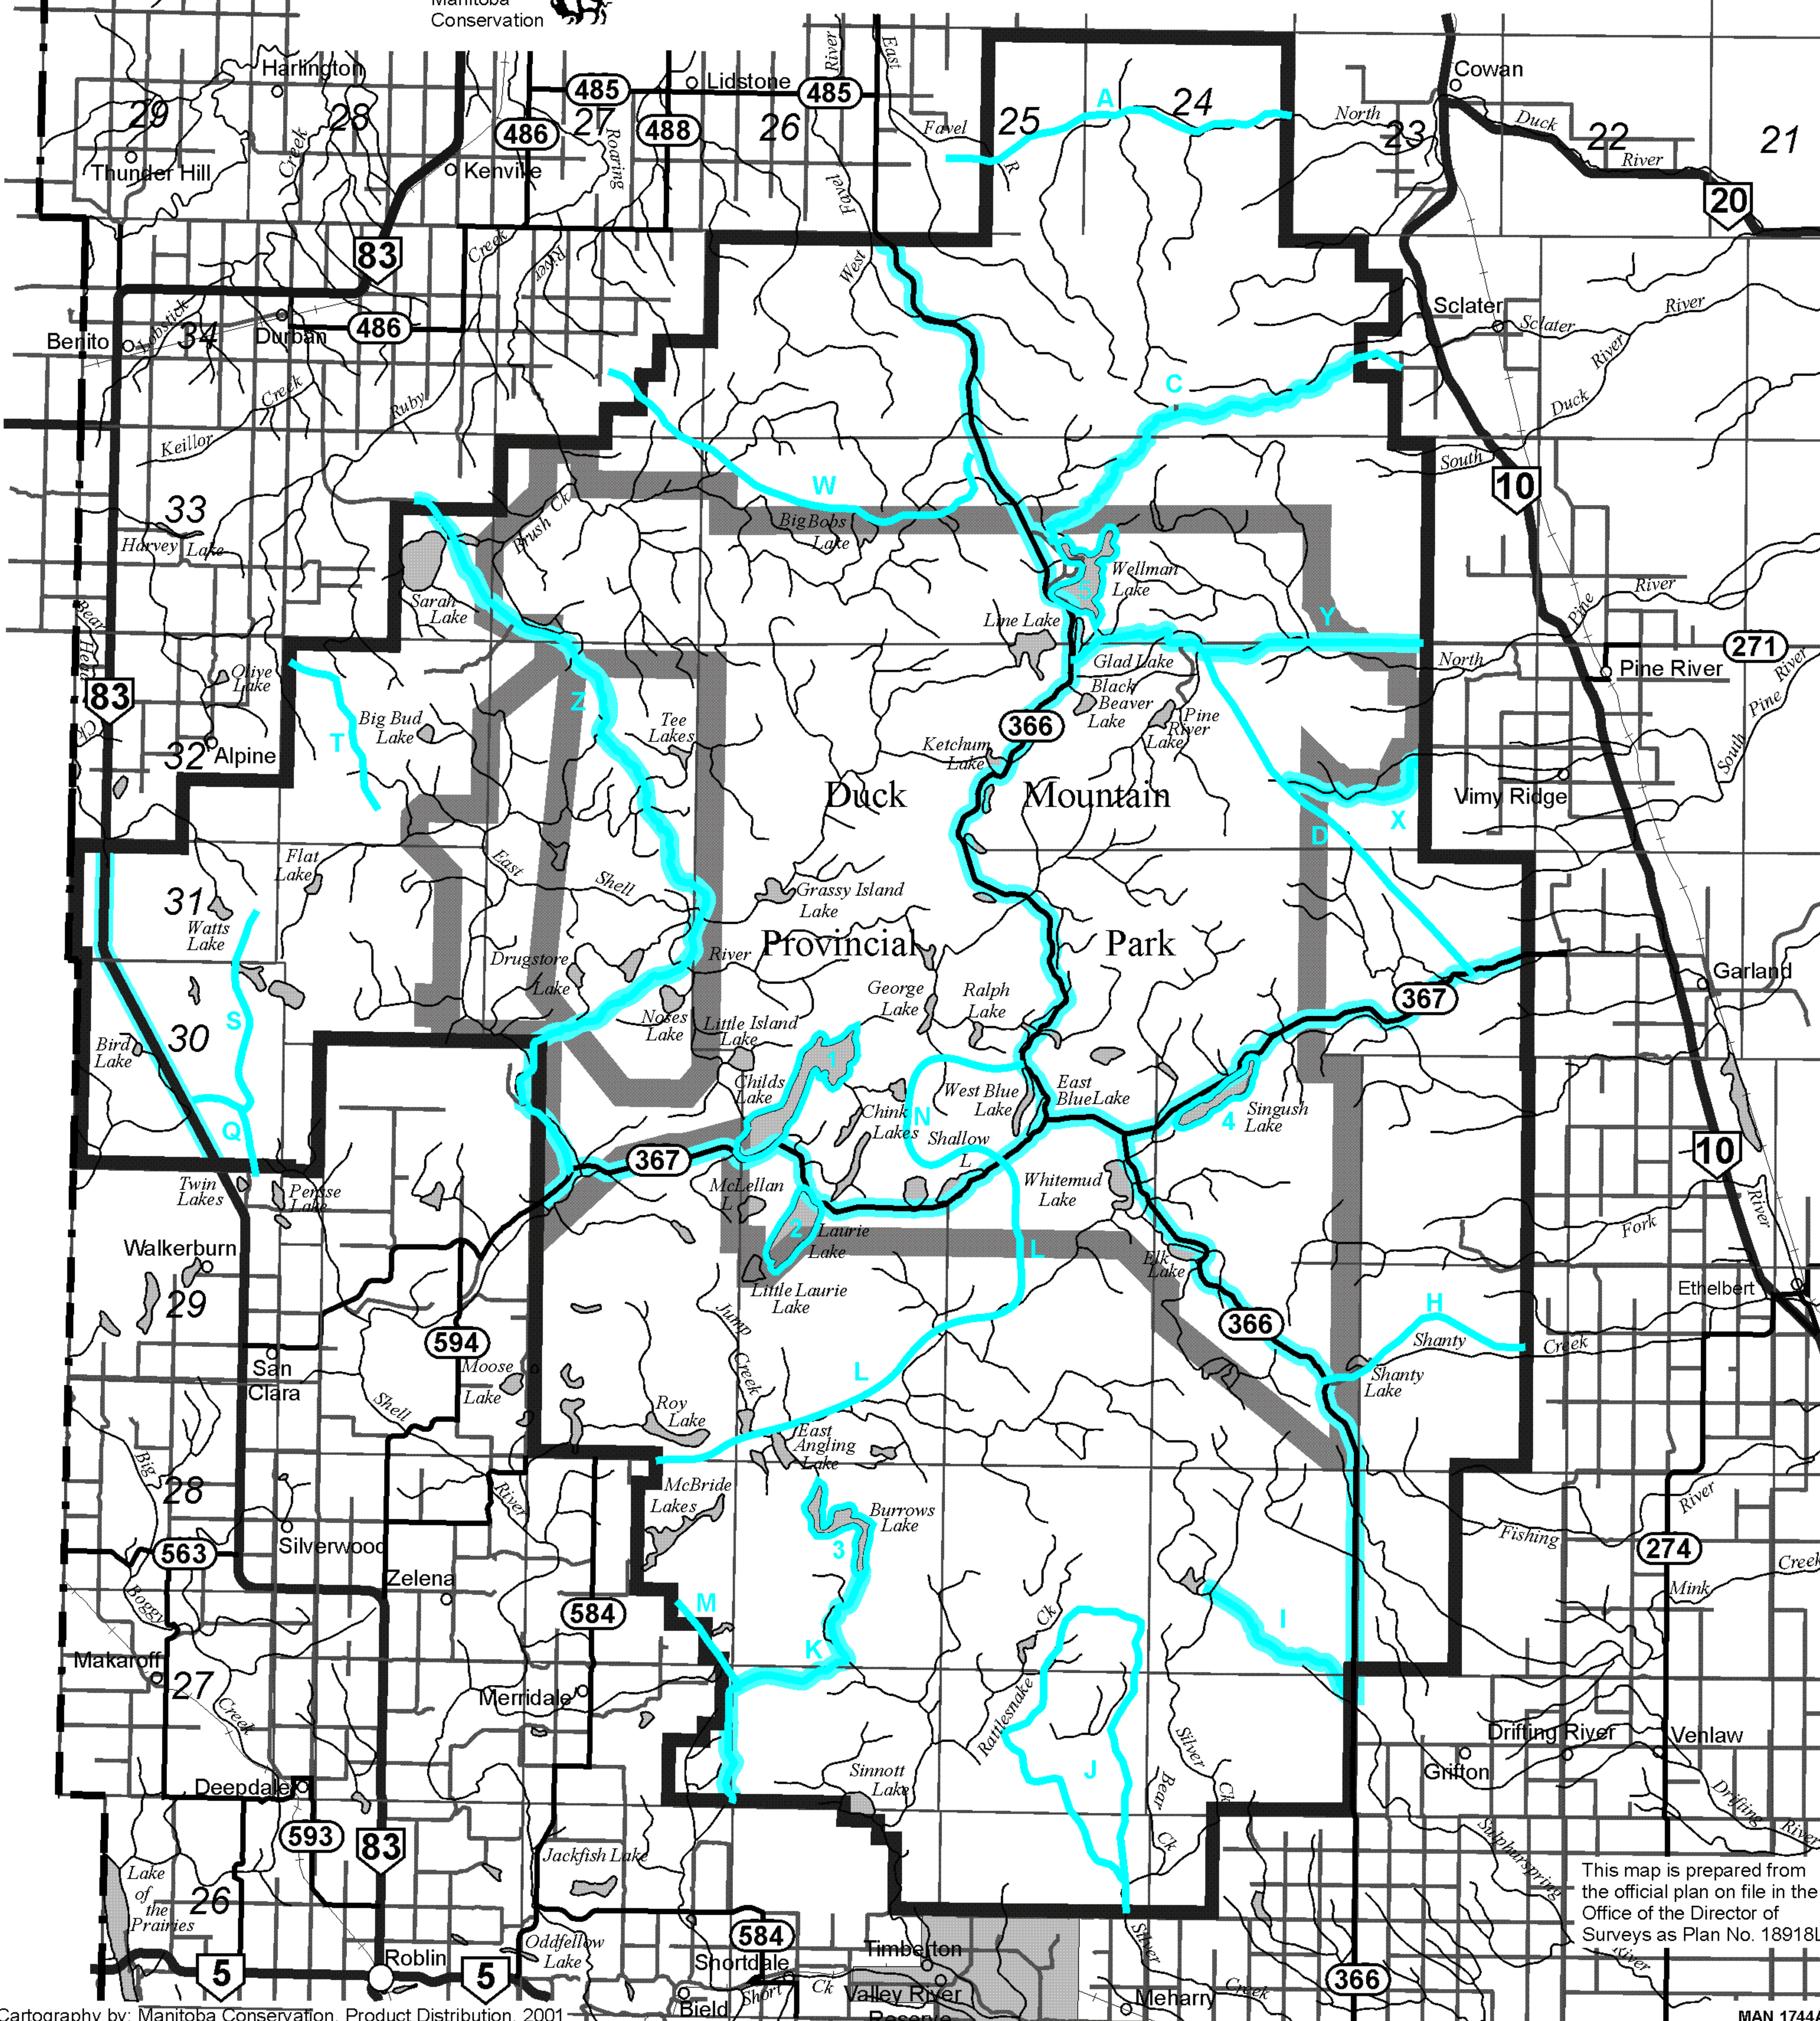

# DESIGNATED ROUTES GAME HUNTING AREA 18 MANITOBA

Boundary of:

Designated Route Area shown thus

Provincial Road shown thus

Provincial Trunk Highway shown thus

Other Roads show thus

Designated Vehicle Routes shown thus

Designated lakes and permissible areas of vehicle operation are shown thus

Wildlife Refuge (300 metres each side of route).....

This map is prepared from the official plan on file in the Office of the Director of Surveys as Plan No. 18918L