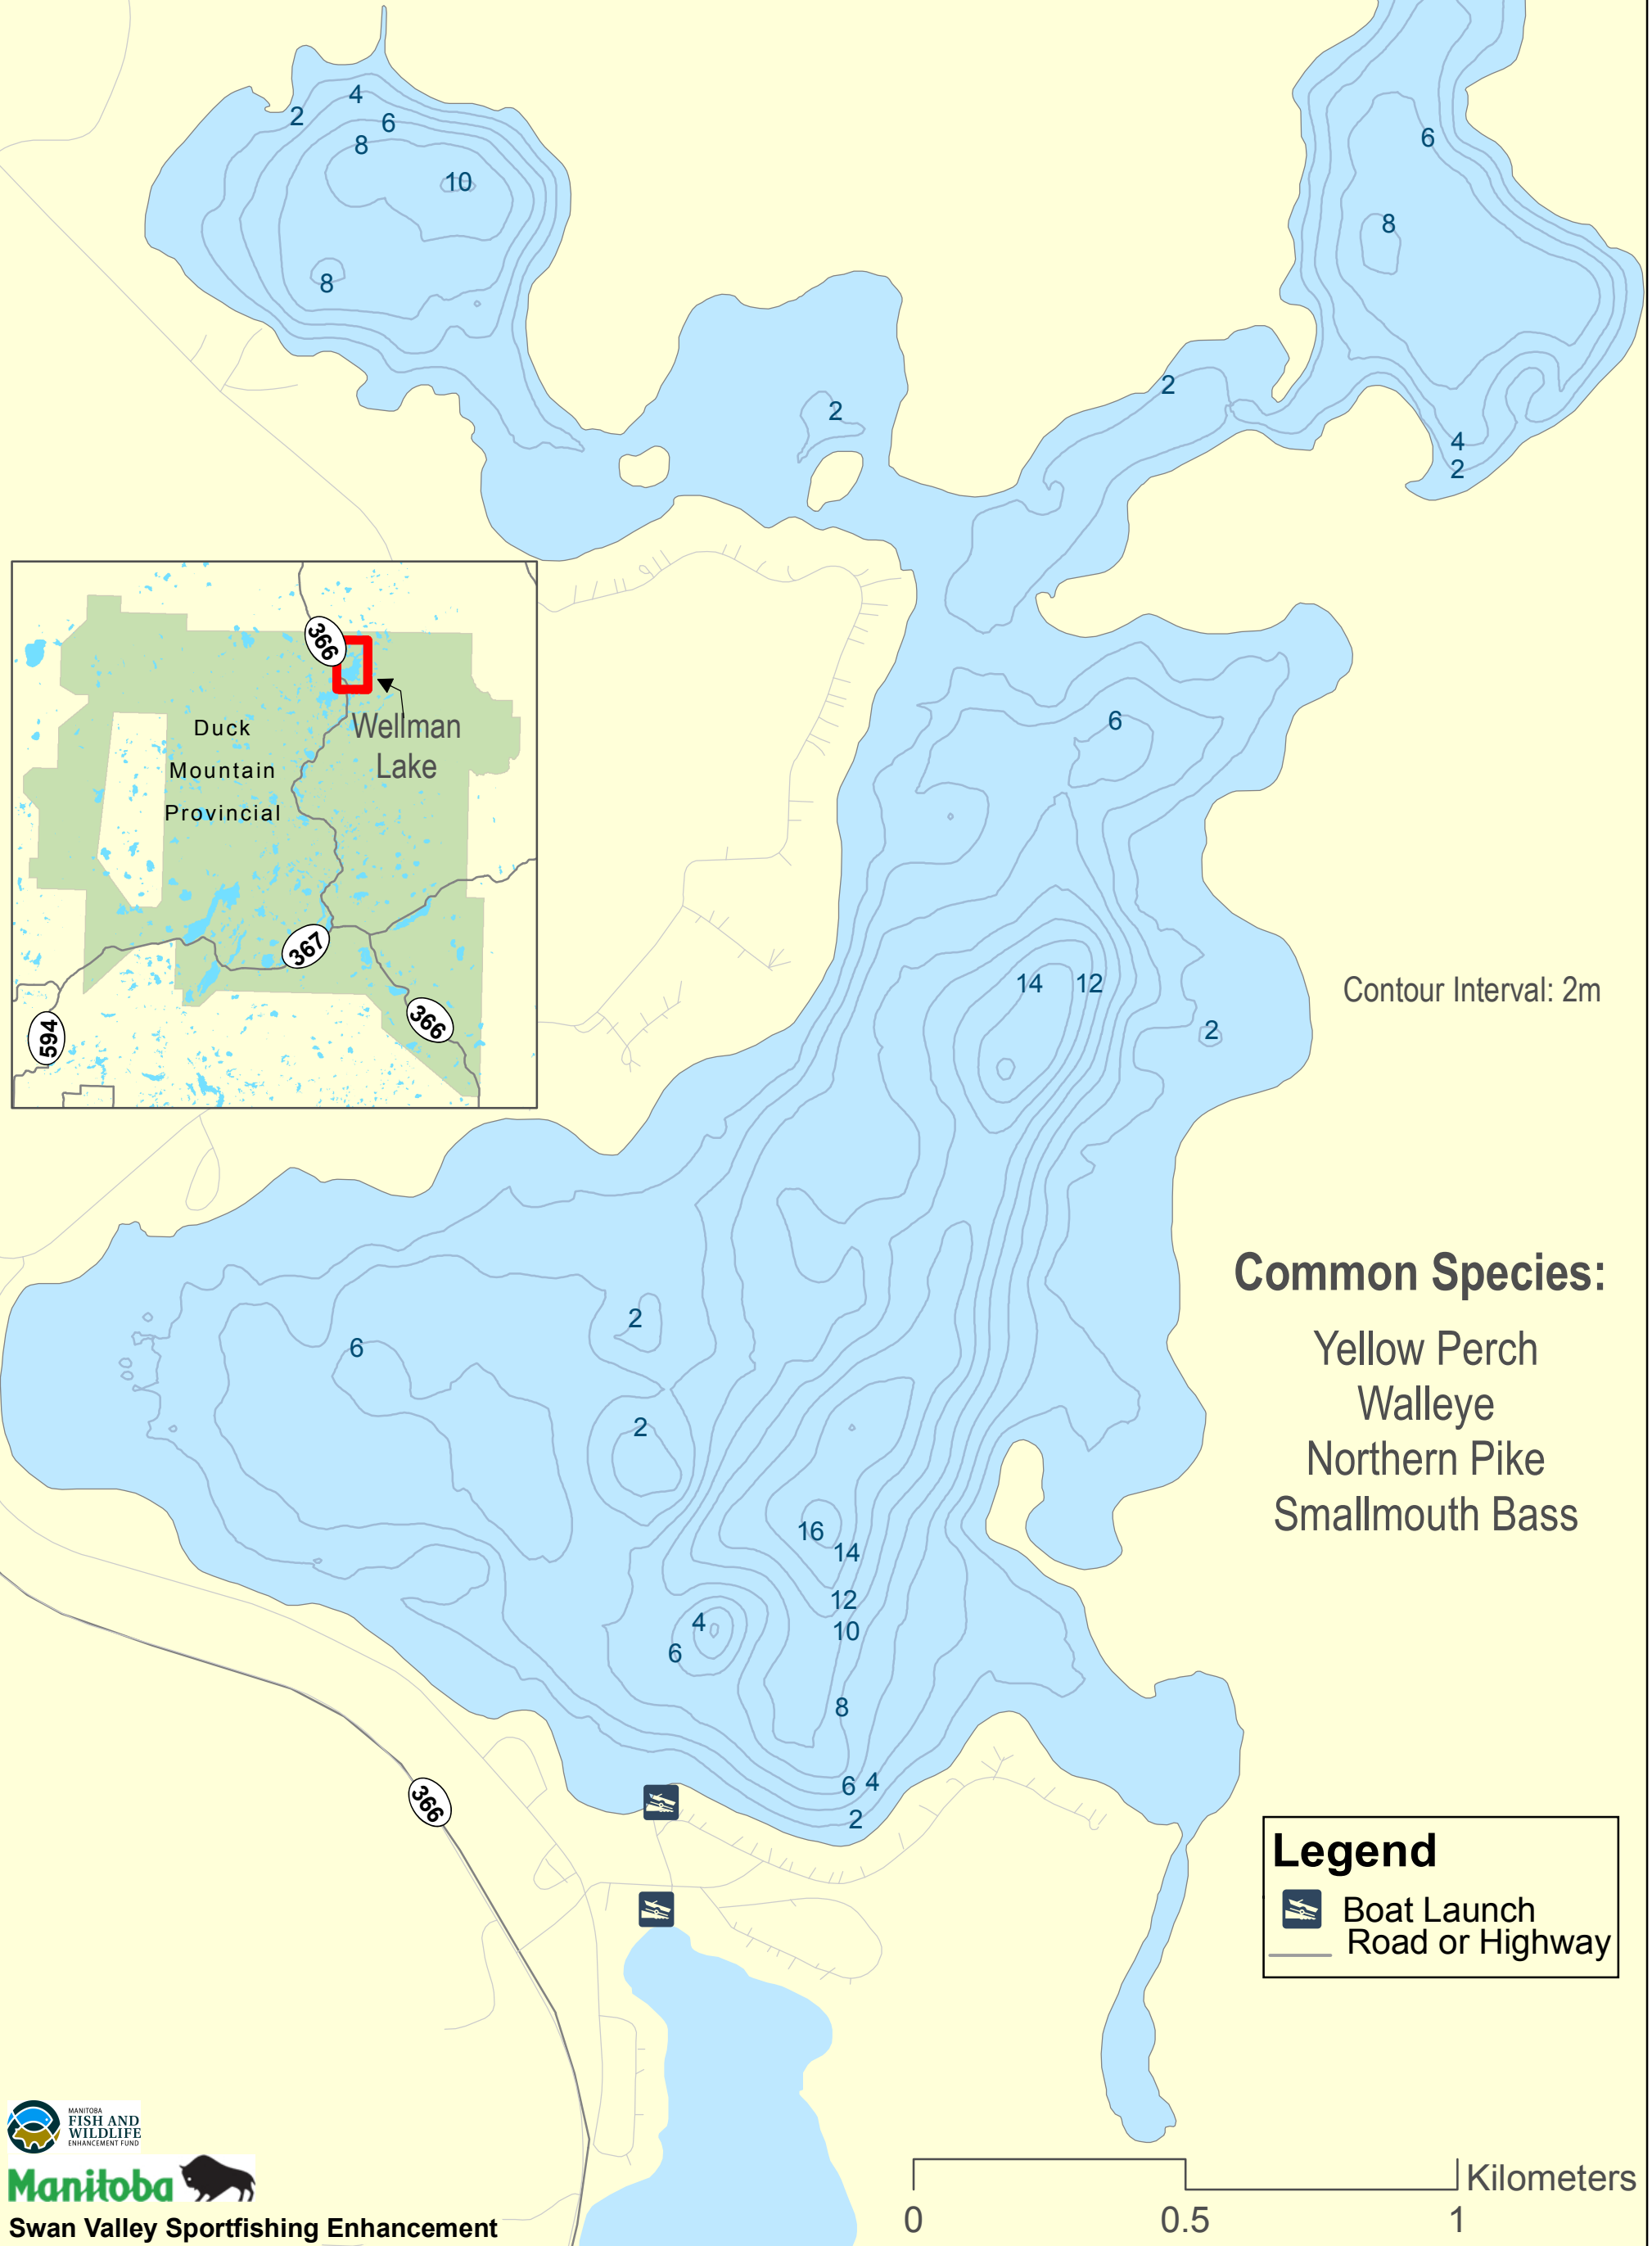

Wellman Lake

51.8201 N
100.8918 W

Contour Interval: 2m

Common Species:

- Yellow Perch
- Walleye
- Northern Pike
- Smallmouth Bass

Legend

-  Boat Launch
-  Road or Highway

Swan Valley Sportfishing Enhancement