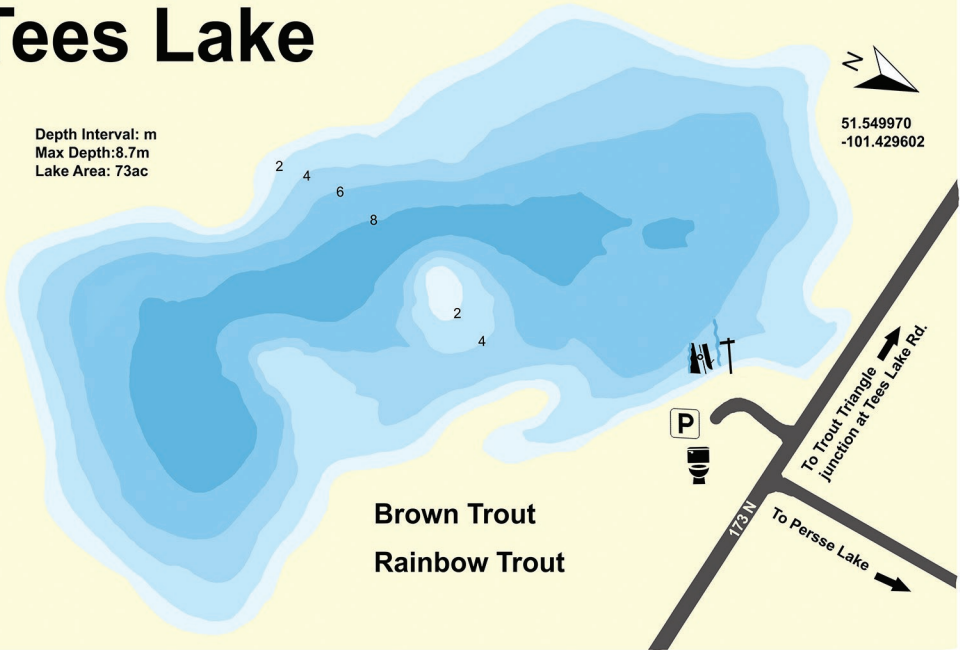

Tees Lake

Depth Interval: m
Max Depth: 8.7m
Lake Area: 73ac

51.549970
-101.429602

Brown Trout
Rainbow Trout