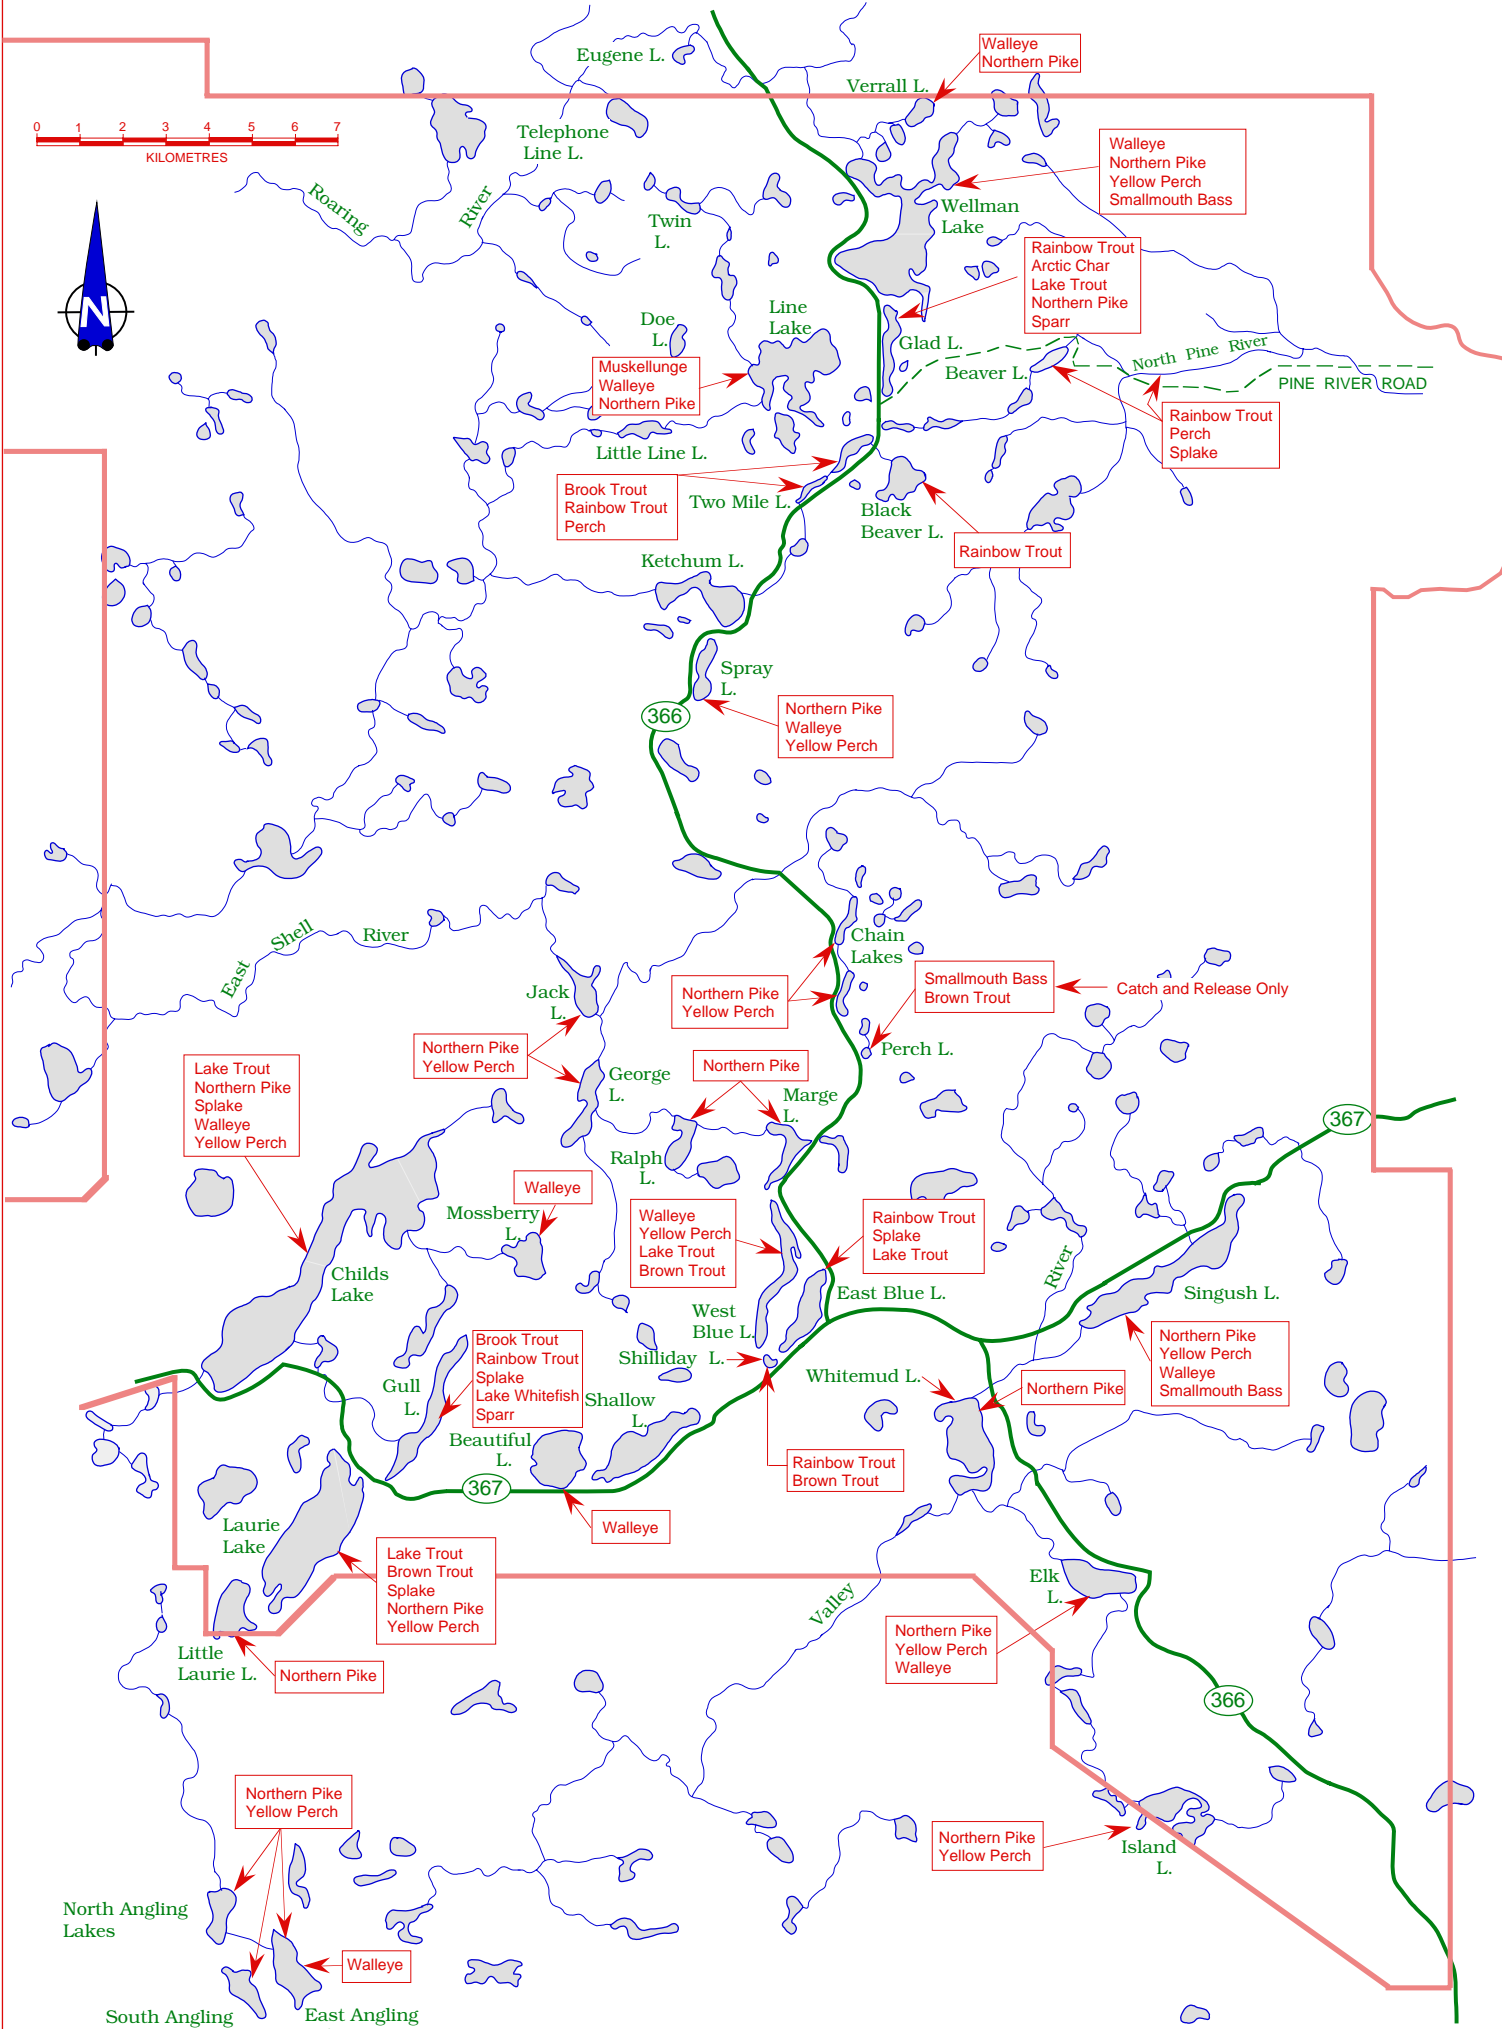

DUCK MOUNTAIN SPORT FISHING LAKES

NOTE:

- Remember, A Park Vehicle Permit is required and must be displayed year round.
- For more information call 1-800-214-6497 (945-6784 in Winnipeg) or visit our website: www.manitobaparks.com