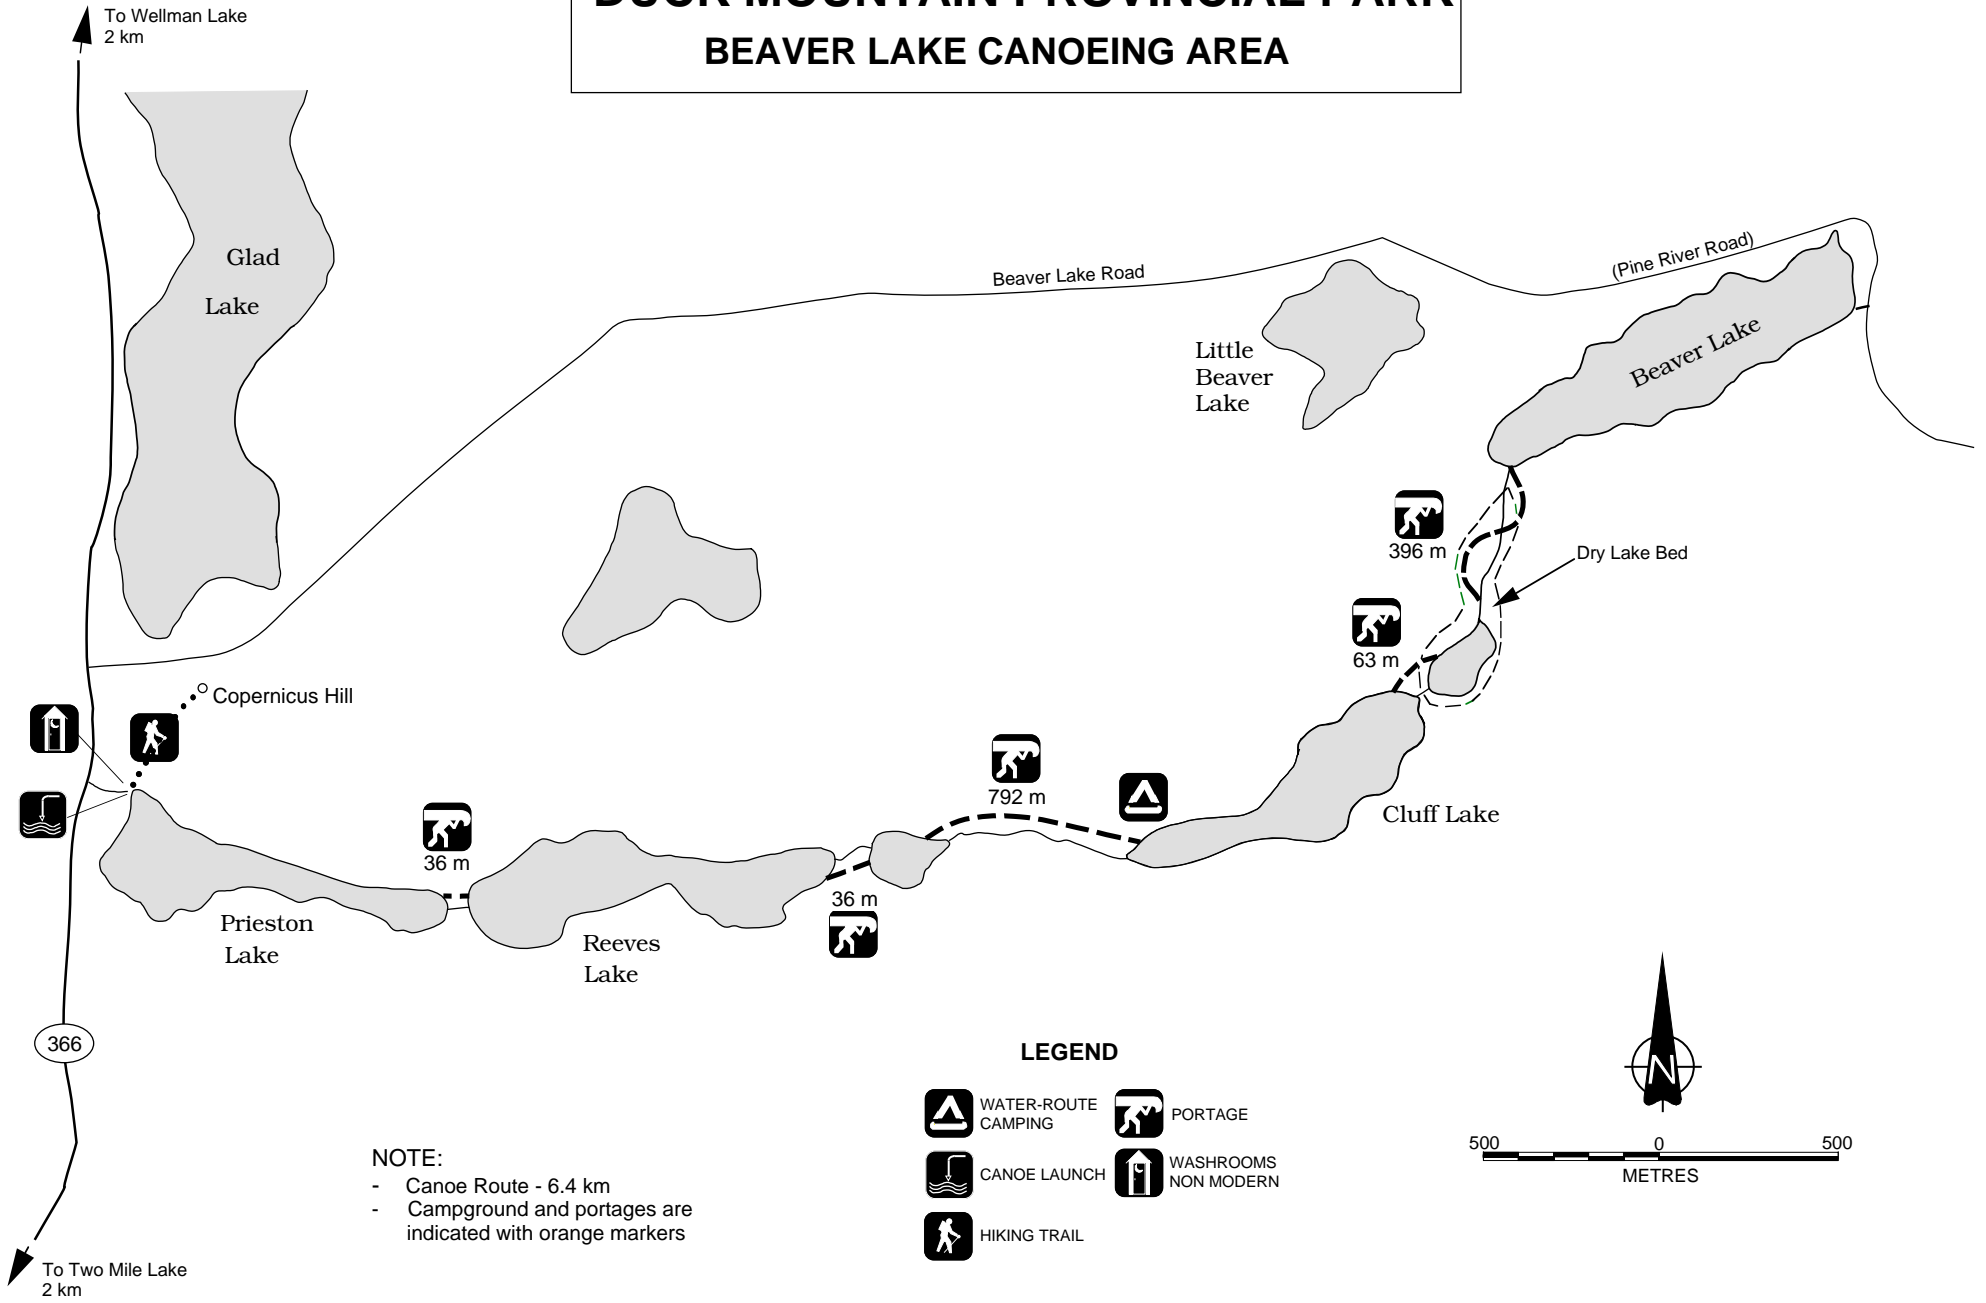

DUCK MOUNTAIN PROVINCIAL PARK

BEAVER LAKE CANOEING AREA

NOTE:

- Canoe Route - 6.4 km
- Campground and portages are indicated with orange markers

LEGEND

| | | | |
|--|---------------------|--|----------------------|
| | WATER-ROUTE CAMPING | | PORTAGE |
| | CANOE LAUNCH | | WASHROOMS NON MODERN |
| | HIKING TRAIL | | |